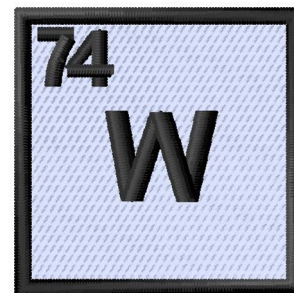

Name: Atomic Number 74 Machine Embroidery Design

SKU: GSD01-RTableW

Brand: Grand Slam Designs

Unique Colors: 13 (3 color Stops)

Unique Colors

| | Color Name (Color Code) | Manufacturer - Type |
|--|--|-----------------------------|
|  | Super White (1001) [No Color Selected] | madeira - rayon |
|  | Dusty Lilac (1263) [No Color Selected] | madeira - rayon |
|  | Crocus (286) | Exquisite - Polyester 1000m |

Complete Color Sequence

| # | | Color Name (Color Code) | Manufacturer - Type |
|---|---|--|--------------------------------|
| 1 |  | Super White (1001) [No Color Selected] | madeira - rayon |
| 2 |  | Super White (1001) [No Color Selected] | madeira - rayon |
| 3 |  | Crocus (286) | Exquisite - Polyester 1000m |