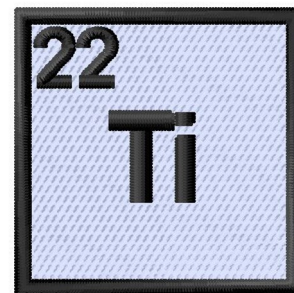

Name: Atomic Number 22 Machine Embroidery Design

SKU: GSD01-RTableTi

Brand: Grand Slam Designs

Unique Colors: 13 (3 color Stops)

Unique Colors

	Color Name (Color Code)	Manufacturer - Type
	Super White (1001) [No Color Selected]	madeira - rayon
	Dusty Lilac (1263) [No Color Selected]	madeira - rayon
	Crocus (286)	Exquisite - Polyester 1000m

Complete Color Sequence

#		Color Name (Color Code)	Manufacturer - Type
1		Super White (1001) [No Color Selected]	madeira - rayon
2		Super White (1001) [No Color Selected]	madeira - rayon
3		Crocus (286)	Exquisite - Polyester 1000m