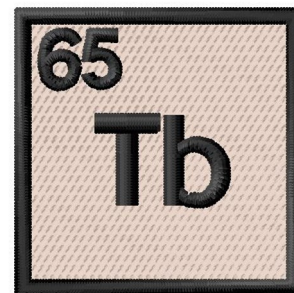

Name: Atomic Number 65 Machine Embroidery Design

SKU: GSD01-RTableTb

Brand: Grand Slam Designs

Unique Colors: 13 (3 color Stops)

Unique Colors

	Color Name (Color Code)	Manufacturer - Type
	Super White (1001) [No Color Selected]	madeira - rayon
	Dusty Lilac (1263) [No Color Selected]	madeira - rayon
	Crocus (286)	Exquisite - Polyester 1000m

Complete Color Sequence

#		Color Name (Color Code)	Manufacturer - Type
1		Super White (1001) [No Color Selected]	madeira - rayon
2		Super White (1001) [No Color Selected]	madeira - rayon
3		Crocus (286)	Exquisite - Polyester 1000m