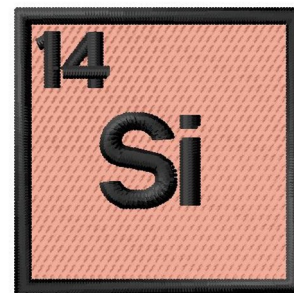

Name: Atomic Number 14 Machine Embroidery Design

SKU: GSD01-RTableSi

Brand: Grand Slam Designs

Unique Colors: 13 (3 color Stops)

Unique Colors

	Color Name (Color Code)	Manufacturer - Type
	Super White (1001) [No Color Selected]	madeira - rayon
	Dusty Lilac (1263) [No Color Selected]	madeira - rayon
	Crocus (286)	Exquisite - Polyester 1000m

Complete Color Sequence

#		Color Name (Color Code)	Manufacturer - Type
1		Super White (1001) [No Color Selected]	madeira - rayon
2		Super White (1001) [No Color Selected]	madeira - rayon
3		Crocus (286)	Exquisite - Polyester 1000m