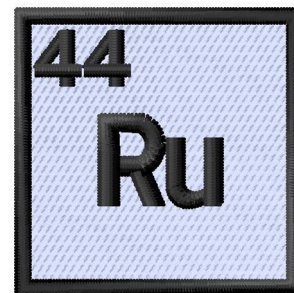

**Name:** Atomic Number 44 Machine Embroidery Design

**SKU:** GSD01-RTableRu

**Brand:** Grand Slam Designs

**Unique Colors:** 13 (3 color Stops)

## Unique Colors

	<b>Color Name (Color Code)</b>	<b>Manufacturer - Type</b>
	Super White (1001) [No Color Selected]	madeira - rayon
	Dusty Lilac (1263) [No Color Selected]	madeira - rayon
	Crocus (286)	Exquisite - Polyester 1000m

# Complete Color Sequence

#		Color Name (Color Code)	Manufacturer - Type
1		Super White (1001) [No Color Selected]	madeira - rayon
2		Super White (1001) [No Color Selected]	madeira - rayon
3		Crocus (286)	Exquisite - Polyester 1000m