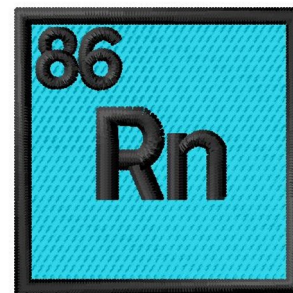

**Name:** Atomic Number 86 Machine Embroidery Design

**SKU:** GSD01-RTableRn

**Brand:** Grand Slam Designs

**Unique Colors:** 13 (3 color Stops)

## Unique Colors

	<b>Color Name (Color Code)</b>	<b>Manufacturer - Type</b>
	Super White (1001) [No Color Selected]	madeira - rayon
	Dusty Lilac (1263) [No Color Selected]	madeira - rayon
	Crocus (286)	Exquisite - Polyester 1000m

# Complete Color Sequence

#		Color Name (Color Code)	Manufacturer - Type
1		Super White (1001) [No Color Selected]	madeira - rayon
2		Super White (1001) [No Color Selected]	madeira - rayon
3		Crocus (286)	Exquisite - Polyester 1000m