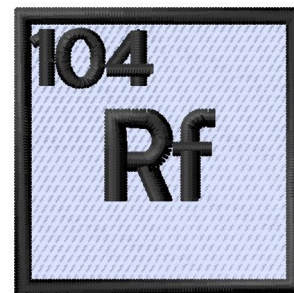

Name: Atomic Number 104 Machine Embroidery Design

SKU: GSD01-RTableRf

Brand: Grand Slam Designs

Unique Colors: 13 (3 color Stops)

Unique Colors

	Color Name (Color Code)	Manufacturer - Type
	Super White (1001) [No Color Selected]	madeira - rayon
	Dusty Lilac (1263) [No Color Selected]	madeira - rayon
	Crocus (286)	Exquisite - Polyester 1000m

Complete Color Sequence

#		Color Name (Color Code)	Manufacturer - Type
1		Super White (1001) [No Color Selected]	madeira - rayon
2		Super White (1001) [No Color Selected]	madeira - rayon
3		Crocus (286)	Exquisite - Polyester 1000m