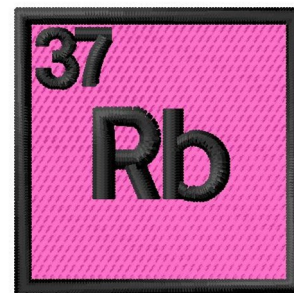

Name: Atomic Number 37 Machine Embroidery Design

SKU: GSD01-RTableRb

Brand: Grand Slam Designs

Unique Colors: 13 (3 color Stops)

Unique Colors

	Color Name (Color Code)	Manufacturer - Type
	Super White (1001) [No Color Selected]	madeira - rayon
	Dusty Lilac (1263) [No Color Selected]	madeira - rayon
	Crocus (286)	Exquisite - Polyester 1000m

Complete Color Sequence

#		Color Name (Color Code)	Manufacturer - Type
1		Super White (1001) [No Color Selected]	madeira - rayon
2		Super White (1001) [No Color Selected]	madeira - rayon
3		Crocus (286)	Exquisite - Polyester 1000m