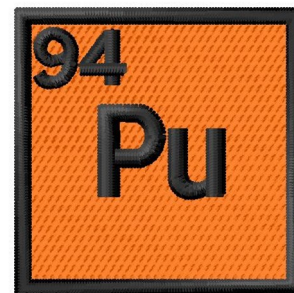

**Name:** Atomic Number 94 Machine Embroidery Design

**SKU:** GSD01-RTablePu

**Brand:** Grand Slam Designs

**Unique Colors:** 13 (3 color Stops)

## Unique Colors

	<b>Color Name (Color Code)</b>	<b>Manufacturer - Type</b>
	Super White (1001) [No Color Selected]	madeira - rayon
	Dusty Lilac (1263) [No Color Selected]	madeira - rayon
	Crocus (286)	Exquisite - Polyester 1000m

# Complete Color Sequence

#		Color Name (Color Code)	Manufacturer - Type
1		Super White (1001) [No Color Selected]	madeira - rayon
2		Super White (1001) [No Color Selected]	madeira - rayon
3		Crocus (286)	Exquisite - Polyester 1000m