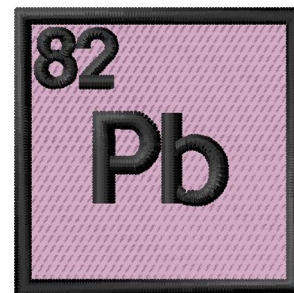

**Name:** Atomic Number 82 Machine Embroidery Design

**SKU:** GSD01-RTablePb

**Brand:** Grand Slam Designs

**Unique Colors:** 13 (3 color Stops)

## Unique Colors

	<b>Color Name (Color Code)</b>	<b>Manufacturer - Type</b>
	Super White (1001) [No Color Selected]	madeira - rayon
	Dusty Lilac (1263) [No Color Selected]	madeira - rayon
	Crocus (286)	Exquisite - Polyester 1000m

# Complete Color Sequence

#		Color Name (Color Code)	Manufacturer - Type
1		Super White (1001) [No Color Selected]	madeira - rayon
2		Super White (1001) [No Color Selected]	madeira - rayon
3		Crocus (286)	Exquisite - Polyester 1000m