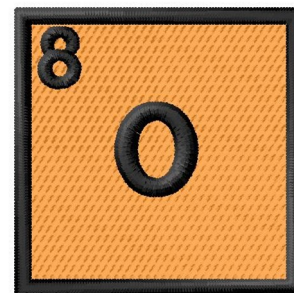

Name: Atomic Number 8 Machine Embroidery Design

SKU: GSD01-RTableO

Brand: Grand Slam Designs

Unique Colors: 13 (3 color Stops)

Unique Colors

	Color Name (Color Code)	Manufacturer - Type
	Super White (1001) [No Color Selected]	madeira - rayon
	Dusty Lilac (1263) [No Color Selected]	madeira - rayon
	Crocus (286)	Exquisite - Polyester 1000m

Complete Color Sequence

#		Color Name (Color Code)	Manufacturer - Type
1		Super White (1001) [No Color Selected]	madeira - rayon
2		Super White (1001) [No Color Selected]	madeira - rayon
3		Crocus (286)	Exquisite - Polyester 1000m