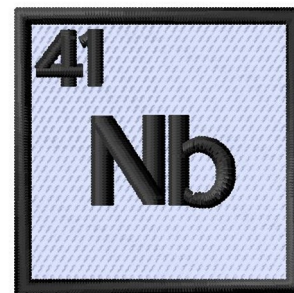

Name: Atomic Number 41 Machine Embroidery Design

SKU: GSD01-RTableNb

Brand: Grand Slam Designs

Unique Colors: 13 (3 color Stops)

Unique Colors

	Color Name (Color Code)	Manufacturer - Type
	Super White (1001) [No Color Selected]	madeira - rayon
	Dusty Lilac (1263) [No Color Selected]	madeira - rayon
	Crocus (286)	Exquisite - Polyester 1000m

Complete Color Sequence

#		Color Name (Color Code)	Manufacturer - Type
1		Super White (1001) [No Color Selected]	madeira - rayon
2		Super White (1001) [No Color Selected]	madeira - rayon
3		Crocus (286)	Exquisite - Polyester 1000m