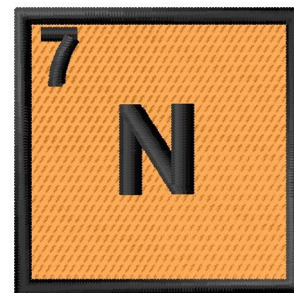

Name: Atomic Number 7 Machine Embroidery Design

SKU: GSD01-RTableN

Brand: Grand Slam Designs

Unique Colors: 13 (3 color Stops)

Unique Colors

	Color Name (Color Code)	Manufacturer - Type
	Super White (1001) [No Color Selected]	madeira - rayon
	Dusty Lilac (1263) [No Color Selected]	madeira - rayon
	Crocus (286)	Exquisite - Polyester 1000m

Complete Color Sequence

#		Color Name (Color Code)	Manufacturer - Type
1		Super White (1001) [No Color Selected]	madeira - rayon
2		Super White (1001) [No Color Selected]	madeira - rayon
3		Crocus (286)	Exquisite - Polyester 1000m