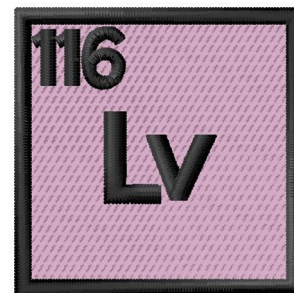

Name: Atomic Number 116 Machine Embroidery Design

SKU: GSD01-RTableLv

Brand: Grand Slam Designs

Unique Colors: 13 (3 color Stops)

Unique Colors

	Color Name (Color Code)	Manufacturer - Type
	Super White (1001) [No Color Selected]	madeira - rayon
	Dusty Lilac (1263) [No Color Selected]	madeira - rayon
	Crocus (286)	Exquisite - Polyester 1000m

Complete Color Sequence

#		Color Name (Color Code)	Manufacturer - Type
1		Super White (1001) [No Color Selected]	madeira - rayon
2		Super White (1001) [No Color Selected]	madeira - rayon
3		Crocus (286)	Exquisite - Polyester 1000m