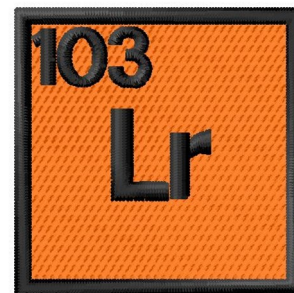

**Name:** Atomic Number 103 Machine Embroidery Design

**SKU:** GSD01-RTableLr

**Brand:** Grand Slam Designs

**Unique Colors:** 13 (3 color Stops)

## Unique Colors

	<b>Color Name (Color Code)</b>	<b>Manufacturer - Type</b>
	Super White (1001) [No Color Selected]	madeira - rayon
	Dusty Lilac (1263) [No Color Selected]	madeira - rayon
	Crocus (286)	Exquisite - Polyester 1000m

# Complete Color Sequence

#		Color Name (Color Code)	Manufacturer - Type
1		Super White (1001) [No Color Selected]	madeira - rayon
2		Super White (1001) [No Color Selected]	madeira - rayon
3		Crocus (286)	Exquisite - Polyester 1000m