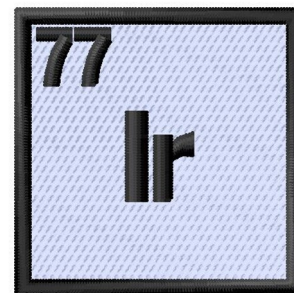

Name: Atomic Number 77 Machine Embroidery Design

SKU: GSD01-RTablelr

Brand: Grand Slam Designs

Unique Colors: 13 (3 color Stops)

Unique Colors

	Color Name (Color Code)	Manufacturer - Type
	Super White (1001) [No Color Selected]	madeira - rayon
	Dusty Lilac (1263) [No Color Selected]	madeira - rayon
	Crocus (286)	Exquisite - Polyester 1000m

Complete Color Sequence

#		Color Name (Color Code)	Manufacturer - Type
1		Super White (1001) [No Color Selected]	madeira - rayon
2		Super White (1001) [No Color Selected]	madeira - rayon
3		Crocus (286)	Exquisite - Polyester 1000m