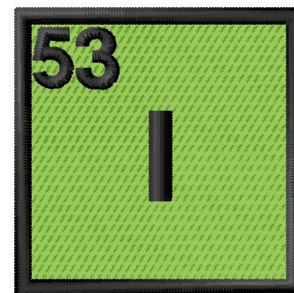

**Name:** Atomic Number 53 Machine Embroidery Design

**SKU:** GSD01-RTablel

**Brand:** Grand Slam Designs

**Unique Colors:** 13 (3 color Stops)

## Unique Colors

	<b>Color Name (Color Code)</b>	<b>Manufacturer - Type</b>
	Super White (1001) [No Color Selected]	madeira - rayon
	Dusty Lilac (1263) [No Color Selected]	madeira - rayon
	Crocus (286)	Exquisite - Polyester 1000m

# Complete Color Sequence

#		Color Name (Color Code)	Manufacturer - Type
1		Super White (1001) [No Color Selected]	madeira - rayon
2		Super White (1001) [No Color Selected]	madeira - rayon
3		Crocus (286)	Exquisite - Polyester 1000m