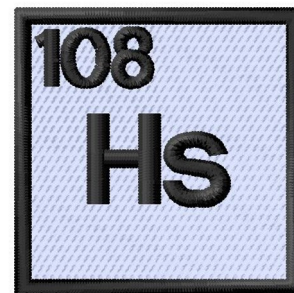

Name: Atomic Number 108 Machine Embroidery Design

SKU: GSD01-RTableHs

Brand: Grand Slam Designs

Unique Colors: 13 (3 color Stops)

Unique Colors

	Color Name (Color Code)	Manufacturer - Type
	Super White (1001) [No Color Selected]	madeira - rayon
	Dusty Lilac (1263) [No Color Selected]	madeira - rayon
	Crocus (286)	Exquisite - Polyester 1000m

Complete Color Sequence

#		Color Name (Color Code)	Manufacturer - Type
1		Super White (1001) [No Color Selected]	madeira - rayon
2		Super White (1001) [No Color Selected]	madeira - rayon
3		Crocus (286)	Exquisite - Polyester 1000m