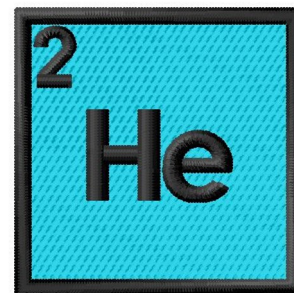

Name: Atomic Number 2 Machine Embroidery Design

SKU: GSD01-RTableHe

Brand: Grand Slam Designs

Unique Colors: 13 (3 color Stops)

Unique Colors

	Color Name (Color Code)	Manufacturer - Type
	Super White (1001) [No Color Selected]	madeira - rayon
	Dusty Lilac (1263) [No Color Selected]	madeira - rayon
	Crocus (286)	Exquisite - Polyester 1000m

Complete Color Sequence

#		Color Name (Color Code)	Manufacturer - Type
1		Super White (1001) [No Color Selected]	madeira - rayon
2		Super White (1001) [No Color Selected]	madeira - rayon
3		Crocus (286)	Exquisite - Polyester 1000m