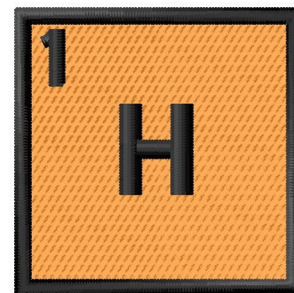

**Name:** Atomic Number 1 Machine Embroidery Design

**SKU:** GSD01-RTableH

**Brand:** Grand Slam Designs

**Unique Colors:** 13 (3 color Stops)

## Unique Colors

	<b>Color Name (Color Code)</b>	<b>Manufacturer - Type</b>
	Super White (1001) [No Color Selected]	madeira - rayon
	Dusty Lilac (1263) [No Color Selected]	madeira - rayon
	Crocus (286)	Exquisite - Polyester 1000m

# Complete Color Sequence

#		Color Name (Color Code)	Manufacturer - Type
1		Super White (1001) [No Color Selected]	madeira - rayon
2		Super White (1001) [No Color Selected]	madeira - rayon
3		Crocus (286)	Exquisite - Polyester 1000m