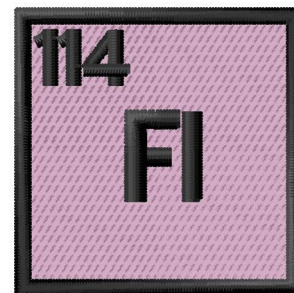

Name: Atomic Number 114 Machine Embroidery Design

SKU: GSD01-RTableFI

Brand: Grand Slam Designs

Unique Colors: 13 (3 color Stops)

Unique Colors

	Color Name (Color Code)	Manufacturer - Type
	Super White (1001) [No Color Selected]	madeira - rayon
	Dusty Lilac (1263) [No Color Selected]	madeira - rayon
	Crocus (286)	Exquisite - Polyester 1000m

Complete Color Sequence

#		Color Name (Color Code)	Manufacturer - Type
1		Super White (1001) [No Color Selected]	madeira - rayon
2		Super White (1001) [No Color Selected]	madeira - rayon
3		Crocus (286)	Exquisite - Polyester 1000m