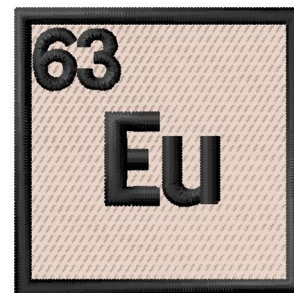

Name: Atomic Number 63 Machine Embroidery Design

SKU: GSD01-RTableEu

Brand: Grand Slam Designs

Unique Colors: 13 (3 color Stops)

Unique Colors

	Color Name (Color Code)	Manufacturer - Type
	Super White (1001) [No Color Selected]	madeira - rayon
	Dusty Lilac (1263) [No Color Selected]	madeira - rayon
	Crocus (286)	Exquisite - Polyester 1000m

Complete Color Sequence

#		Color Name (Color Code)	Manufacturer - Type
1		Super White (1001) [No Color Selected]	madeira - rayon
2		Super White (1001) [No Color Selected]	madeira - rayon
3		Crocus (286)	Exquisite - Polyester 1000m