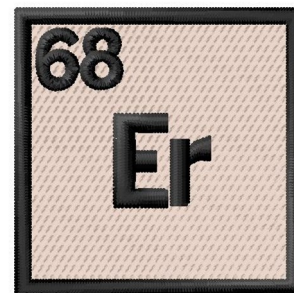

**Name:** Atomic Number 68 Machine Embroidery Design

**SKU:** GSD01-RTableEr

**Brand:** Grand Slam Designs

**Unique Colors:** 13 (3 color Stops)

## Unique Colors

	<b>Color Name (Color Code)</b>	<b>Manufacturer - Type</b>
	Super White (1001) [No Color Selected]	madeira - rayon
	Dusty Lilac (1263) [No Color Selected]	madeira - rayon
	Crocus (286)	Exquisite - Polyester 1000m

# Complete Color Sequence

#		Color Name (Color Code)	Manufacturer - Type
1		Super White (1001) [No Color Selected]	madeira - rayon
2		Super White (1001) [No Color Selected]	madeira - rayon
3		Crocus (286)	Exquisite - Polyester 1000m