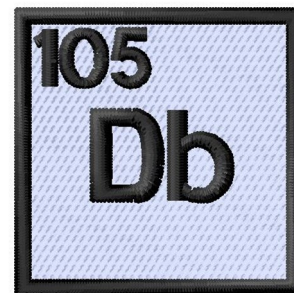

Name: Atomic Number 105 Machine Embroidery Design

SKU: GSD01-RTableDb

Brand: Grand Slam Designs

Unique Colors: 13 (3 color Stops)

Unique Colors

| | Color Name (Color Code) | Manufacturer - Type |
|--|--|-----------------------------|
| | Super White (1001) [No Color Selected] | madeira - rayon |
| | Dusty Lilac (1263) [No Color Selected] | madeira - rayon |
| | Crocus (286) | Exquisite - Polyester 1000m |

Complete Color Sequence

| # | | Color Name (Color Code) | Manufacturer - Type |
|---|---|--|--------------------------------|
| 1 |  | Super White (1001) [No Color Selected] | madeira - rayon |
| 2 |  | Super White (1001) [No Color Selected] | madeira - rayon |
| 3 |  | Crocus (286) | Exquisite - Polyester 1000m |