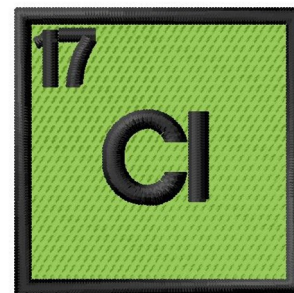

Name: Atomic Number 17 Machine Embroidery Design

SKU: GSD01-RTableCl

Brand: Grand Slam Designs

Unique Colors: 13 (3 color Stops)

Unique Colors

	Color Name (Color Code)	Manufacturer - Type
	Super White (1001) [No Color Selected]	madeira - rayon
	Dusty Lilac (1263) [No Color Selected]	madeira - rayon
	Crocus (286)	Exquisite - Polyester 1000m

Complete Color Sequence

#		Color Name (Color Code)	Manufacturer - Type
1		Super White (1001) [No Color Selected]	madeira - rayon
2		Super White (1001) [No Color Selected]	madeira - rayon
3		Crocus (286)	Exquisite - Polyester 1000m