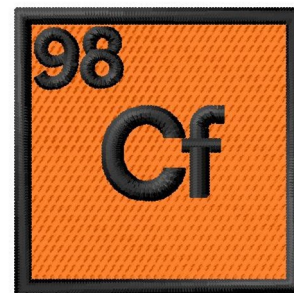

**Name:** Atomic Number 98 Machine Embroidery Design

**SKU:** GSD01-RTableCf

**Brand:** Grand Slam Designs

**Unique Colors:** 13 (3 color Stops)

## Unique Colors

	<b>Color Name (Color Code)</b>	<b>Manufacturer - Type</b>
	Super White (1001) [No Color Selected]	madeira - rayon
	Dusty Lilac (1263) [No Color Selected]	madeira - rayon
	Crocus (286)	Exquisite - Polyester 1000m

# Complete Color Sequence

#		Color Name (Color Code)	Manufacturer - Type
1		Super White (1001) [No Color Selected]	madeira - rayon
2		Super White (1001) [No Color Selected]	madeira - rayon
3		Crocus (286)	Exquisite - Polyester 1000m