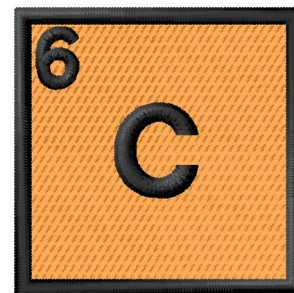

Name: Atomic Number 6 Machine Embroidery Design

SKU: GSD01-RTableC

Brand: Grand Slam Designs

Unique Colors: 13 (3 color Stops)

Unique Colors

| | Color Name (Color Code) | Manufacturer - Type |
|--|--|-----------------------------|
| | Super White (1001) [No Color Selected] | madeira - rayon |
| | Dusty Lilac (1263) [No Color Selected] | madeira - rayon |
| | Crocus (286) | Exquisite - Polyester 1000m |

Complete Color Sequence

| # | | Color Name (Color Code) | Manufacturer - Type |
|---|---|--|--------------------------------|
| 1 |  | Super White (1001) [No Color Selected] | madeira - rayon |
| 2 |  | Super White (1001) [No Color Selected] | madeira - rayon |
| 3 |  | Crocus (286) | Exquisite - Polyester 1000m |