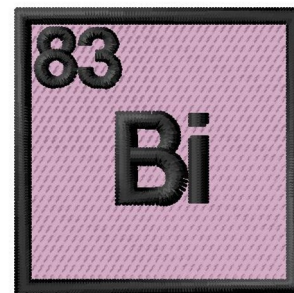

**Name:** Atomic Number 83 Machine Embroidery Design

**SKU:** GSD01-RTableBi

**Brand:** Grand Slam Designs

**Unique Colors:** 13 (3 color Stops)

## Unique Colors

	<b>Color Name (Color Code)</b>	<b>Manufacturer - Type</b>
	Super White (1001) [No Color Selected]	madeira - rayon
	Dusty Lilac (1263) [No Color Selected]	madeira - rayon
	Crocus (286)	Exquisite - Polyester 1000m

# Complete Color Sequence

#		Color Name (Color Code)	Manufacturer - Type
1		Super White (1001) [No Color Selected]	madeira - rayon
2		Super White (1001) [No Color Selected]	madeira - rayon
3		Crocus (286)	Exquisite - Polyester 1000m