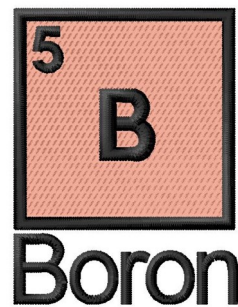

Name: Boron Machine Embroidery Design

SKU: GSD01-RTableBText

Brand: Grand Slam Designs

Unique Colors: 13 (3 color Stops)

Unique Colors

	Color Name (Color Code)	Manufacturer - Type
	Super White (1001) [No Color Selected]	madeira - rayon
	Dusty Lilac (1263) [No Color Selected]	madeira - rayon
	Crocus (286)	Exquisite - Polyester 1000m

Complete Color Sequence

#		Color Name (Color Code)	Manufacturer - Type
1		Super White (1001) [No Color Selected]	madeira - rayon
2		Super White (1001) [No Color Selected]	madeira - rayon
3		Crocus (286)	Exquisite - Polyester 1000m