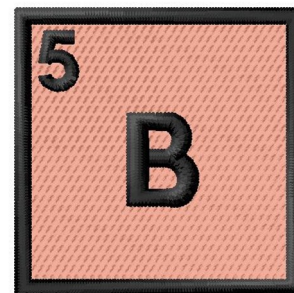

Name: Atomic Number 5 Machine Embroidery Design

SKU: GSD01-RTableB

Brand: Grand Slam Designs

Unique Colors: 13 (3 color Stops)

Unique Colors

	Color Name (Color Code)	Manufacturer - Type
	Super White (1001) [No Color Selected]	madeira - rayon
	Dusty Lilac (1263) [No Color Selected]	madeira - rayon
	Crocus (286)	Exquisite - Polyester 1000m

Complete Color Sequence

#		Color Name (Color Code)	Manufacturer - Type
1		Super White (1001) [No Color Selected]	madeira - rayon
2		Super White (1001) [No Color Selected]	madeira - rayon
3		Crocus (286)	Exquisite - Polyester 1000m