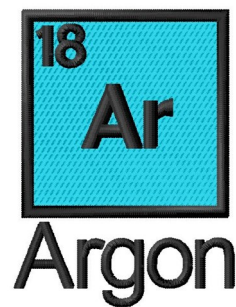

Name: Argon Machine Embroidery Design

SKU: GSD01-RTableArText

Brand: Grand Slam Designs

Unique Colors: 13 (3 color Stops)

Unique Colors

	Color Name (Color Code)	Manufacturer - Type
	Super White (1001) [No Color Selected]	madeira - rayon
	Dusty Lilac (1263) [No Color Selected]	madeira - rayon
	Crocus (286)	Exquisite - Polyester 1000m

Complete Color Sequence

#		Color Name (Color Code)	Manufacturer - Type
1		Super White (1001) [No Color Selected]	madeira - rayon
2		Super White (1001) [No Color Selected]	madeira - rayon
3		Crocus (286)	Exquisite - Polyester 1000m