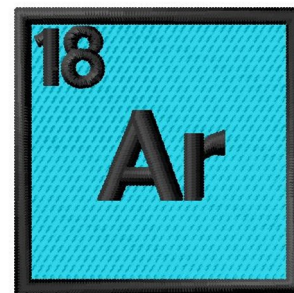

**Name:** Atomic Number 18 Machine Embroidery Design

**SKU:** GSD01-RTableAr

**Brand:** Grand Slam Designs

**Unique Colors:** 13 (3 color Stops)

## Unique Colors

	<b>Color Name (Color Code)</b>	<b>Manufacturer - Type</b>
	Super White (1001) [No Color Selected]	madeira - rayon
	Dusty Lilac (1263) [No Color Selected]	madeira - rayon
	Crocus (286)	Exquisite - Polyester 1000m