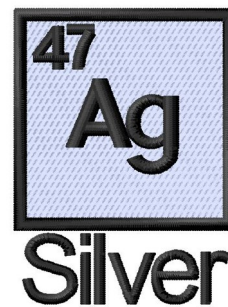

Name: Silver Machine Embroidery Design

SKU: GSD01-RTableAgText

Brand: Grand Slam Designs

Unique Colors: 13 (3 color Stops)

Unique Colors

	Color Name (Color Code)	Manufacturer - Type
	Super White (1001) [No Color Selected]	madeira - rayon
	Dusty Lilac (1263) [No Color Selected]	madeira - rayon
	Crocus (286)	Exquisite - Polyester 1000m

Complete Color Sequence

#		Color Name (Color Code)	Manufacturer - Type
1		Super White (1001) [No Color Selected]	madeira - rayon
2		Super White (1001) [No Color Selected]	madeira - rayon
3		Crocus (286)	Exquisite - Polyester 1000m