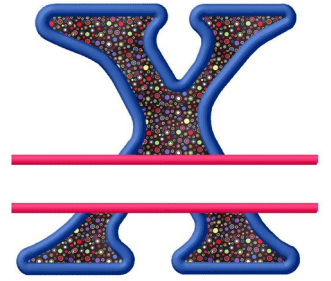

**Name:** Split Applique X

**SKU:** GSD01-RSplitAppX

**Brand:** Grand Slam Designs

**Unique Colors:** 13 (8 color Stops)

## Unique Colors

	<b>Color Name (Color Code)</b>	<b>Manufacturer - Type</b>
	Super White (1001) [No Color Selected]	madeira - rayon
	Dusty Lilac (1263) [No Color Selected]	madeira - rayon
	Crocus (286)	Exquisite - Polyester 1000m

# Complete Color Sequence

#		Color Name (Color Code)	Manufacturer - Type
1		Super White (1001) [No Color Selected]	madeira - rayon
2		Super White (1001) [No Color Selected]	madeira - rayon
3		Crocus (286)	Exquisite - Polyester 1000m