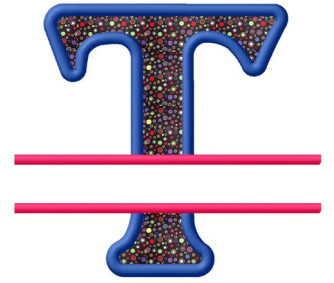

Name: Split Applique T

SKU: GSD01-RSplitAppT

Brand: Grand Slam Designs

Unique Colors: 13 (6 color Stops)

Unique Colors

	Color Name (Color Code)	Manufacturer - Type
	Super White (1001) [No Color Selected]	madeira - rayon
	Dusty Lilac (1263) [No Color Selected]	madeira - rayon
	Crocus (286)	Exquisite - Polyester 1000m

Complete Color Sequence

#		Color Name (Color Code)	Manufacturer - Type
1		Super White (1001) [No Color Selected]	madeira - rayon
2		Super White (1001) [No Color Selected]	madeira - rayon
3		Crocus (286)	Exquisite - Polyester 1000m