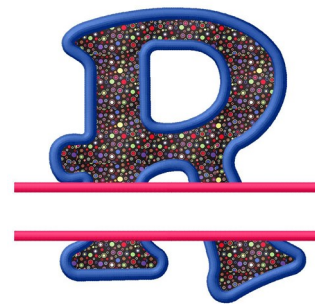

Name: Split Applique R

SKU: GSD01-RSplitAppR

Brand: Grand Slam Designs

Unique Colors: 13 (8 color Stops)

Unique Colors

	Color Name (Color Code)	Manufacturer - Type
	Super White (1001) [No Color Selected]	madeira - rayon
	Dusty Lilac (1263) [No Color Selected]	madeira - rayon
	Crocus (286)	Exquisite - Polyester 1000m

Complete Color Sequence

#		Color Name (Color Code)	Manufacturer - Type
1		Super White (1001) [No Color Selected]	madeira - rayon
2		Super White (1001) [No Color Selected]	madeira - rayon
3		Crocus (286)	Exquisite - Polyester 1000m