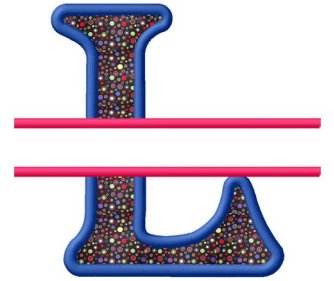

**Name:** Split Applique L

**SKU:** GSD01-RSplitAppL

**Brand:** Grand Slam Designs

**Unique Colors:** 13 (6 color Stops)

## Unique Colors

	<b>Color Name (Color Code)</b>	<b>Manufacturer - Type</b>
	Super White (1001) [No Color Selected]	madeira - rayon
	Dusty Lilac (1263) [No Color Selected]	madeira - rayon
	Crocus (286)	Exquisite - Polyester 1000m

# Complete Color Sequence

#		Color Name (Color Code)	Manufacturer - Type
1		Super White (1001) [No Color Selected]	madeira - rayon
2		Super White (1001) [No Color Selected]	madeira - rayon
3		Crocus (286)	Exquisite - Polyester 1000m