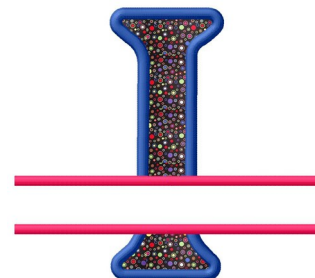

**Name:** Split Applique I

**SKU:** GSD01-RSplitAppl

**Brand:** Grand Slam Designs

**Unique Colors:** 13 (6 color Stops)

## Unique Colors

	<b>Color Name (Color Code)</b>	<b>Manufacturer - Type</b>
	Super White (1001) [No Color Selected]	madeira - rayon
	Dusty Lilac (1263) [No Color Selected]	madeira - rayon
	Crocus (286)	Exquisite - Polyester 1000m

# Complete Color Sequence

#		Color Name (Color Code)	Manufacturer - Type
1		Super White (1001) [No Color Selected]	madeira - rayon
2		Super White (1001) [No Color Selected]	madeira - rayon
3		Crocus (286)	Exquisite - Polyester 1000m