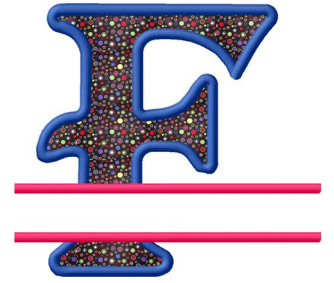

Name: Split Applique F

SKU: GSD01-RSplitAppF

Brand: Grand Slam Designs

Unique Colors: 13 (6 color Stops)

Unique Colors

	Color Name (Color Code)	Manufacturer - Type
	Super White (1001) [No Color Selected]	madeira - rayon
	Dusty Lilac (1263) [No Color Selected]	madeira - rayon
	Crocus (286)	Exquisite - Polyester 1000m

Complete Color Sequence

#		Color Name (Color Code)	Manufacturer - Type
1		Super White (1001) [No Color Selected]	madeira - rayon
2		Super White (1001) [No Color Selected]	madeira - rayon
3		Crocus (286)	Exquisite - Polyester 1000m