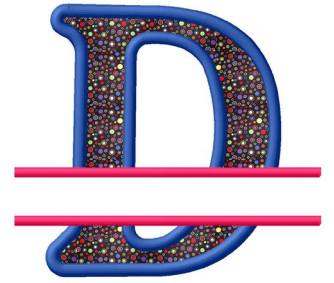

**Name:** Split Applique D

**SKU:** GSD01-RSplitAppD

**Brand:** Grand Slam Designs

**Unique Colors:** 13 (6 color Stops)

# Complete Color Sequence

#		Color Name (Color Code)	Manufacturer - Type
1		Super White (1001) [No Color Selected]	madeira - rayon
2		Super White (1001) [No Color Selected]	madeira - rayon
3		Crocus (286)	Exquisite - Polyester 1000m