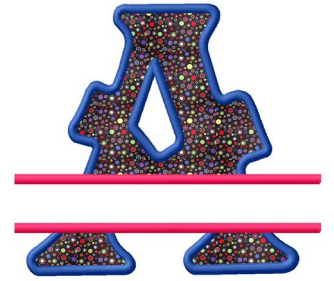

**Name:** Split Applique A

**SKU:** GSD01-RSplitAppA

**Brand:** Grand Slam Designs

**Unique Colors:** 13 (8 color Stops)

## Unique Colors

|  | <b>Color Name (Color Code)</b>         | <b>Manufacturer - Type</b>  |
|--|--|-----------------------------|
|  | Super White (1001) [No Color Selected] | madeira - rayon             |
|  | Dusty Lilac (1263) [No Color Selected] | madeira - rayon             |
|  | Crocus (286)                           | Exquisite - Polyester 1000m |

# Complete Color Sequence

| # |   | Color Name (Color Code)                | Manufacturer - Type            |
|---|---|--|--------------------------------|
| 1 |  | Super White (1001) [No Color Selected] | madeira - rayon                |
| 2 |  | Super White (1001) [No Color Selected] | madeira - rayon                |
| 3 |  | Crocus (286)                           | Exquisite - Polyester<br>1000m |