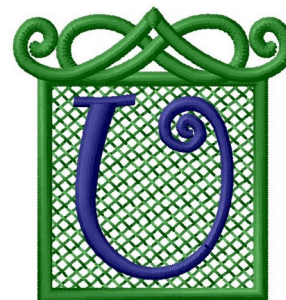

Name: Embossed Square U Machine
Embroidery Design

SKU: GSD01-RSQU

Brand: Grand Slam Designs

Unique Colors: 13 (2 color Stops)

Unique Colors

	Color Name (Color Code)	Manufacturer - Type
	Super White (1001) [No Color Selected]	madeira - rayon
	Dusty Lilac (1263) [No Color Selected]	madeira - rayon
	Crocus (286)	Exquisite - Polyester 1000m

Complete Color Sequence

#		Color Name (Color Code)	Manufacturer - Type
1		Super White (1001) [No Color Selected]	madeira - rayon
2		Super White (1001) [No Color Selected]	madeira - rayon
3		Crocus (286)	Exquisite - Polyester 1000m