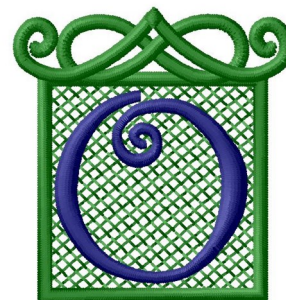

Name: Embossed Square O Machine
Embroidery Design

SKU: GSD01-RSQO

Brand: Grand Slam Designs

Unique Colors: 13 (2 color Stops)

Unique Colors

	Color Name (Color Code)	Manufacturer - Type
	Super White (1001) [No Color Selected]	madeira - rayon
	Dusty Lilac (1263) [No Color Selected]	madeira - rayon
	Crocus (286)	Exquisite - Polyester 1000m

Complete Color Sequence

#		Color Name (Color Code)	Manufacturer - Type
1		Super White (1001) [No Color Selected]	madeira - rayon
2		Super White (1001) [No Color Selected]	madeira - rayon
3		Crocus (286)	Exquisite - Polyester 1000m