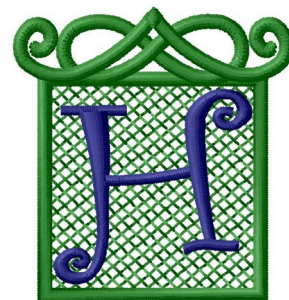

Name: Embossed Square H Machine
Embroidery Design

SKU: GSD01-RSQH

Brand: Grand Slam Designs

Unique Colors: 13 (2 color Stops)

Unique Colors

	Color Name (Color Code)	Manufacturer - Type
	Super White (1001) [No Color Selected]	madeira - rayon
	Dusty Lilac (1263) [No Color Selected]	madeira - rayon
	Crocus (286)	Exquisite - Polyester 1000m

Complete Color Sequence

#		Color Name (Color Code)	Manufacturer - Type
1		Super White (1001) [No Color Selected]	madeira - rayon
2		Super White (1001) [No Color Selected]	madeira - rayon
3		Crocus (286)	Exquisite - Polyester 1000m