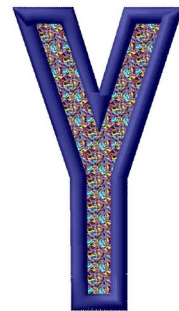

**Name:** Letter Y Machine Embroidery Design

**SKU:** GSD01-RPLAINY

**Brand:** Grand Slam Designs

**Unique Colors:** 13 (3 color Stops)

## Unique Colors

	<b>Color Name (Color Code)</b>	<b>Manufacturer - Type</b>
	Super White (1001) [No Color Selected]	madeira - rayon
	Dusty Lilac (1263) [No Color Selected]	madeira - rayon
	Crocus (286)	Exquisite - Polyester 1000m

# Complete Color Sequence

#		Color Name (Color Code)	Manufacturer - Type
1		Super White (1001) [No Color Selected]	madeira - rayon
2		Super White (1001) [No Color Selected]	madeira - rayon
3		Crocus (286)	Exquisite - Polyester 1000m