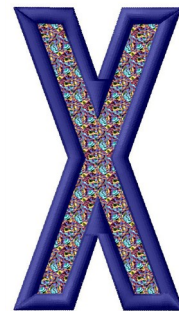

Name: Letter X Machine Embroidery Design

SKU: GSD01-RPLAINX

Brand: Grand Slam Designs

Unique Colors: 13 (3 color Stops)

Unique Colors

	Color Name (Color Code)	Manufacturer - Type
	Super White (1001) [No Color Selected]	madeira - rayon
	Dusty Lilac (1263) [No Color Selected]	madeira - rayon
	Crocus (286)	Exquisite - Polyester 1000m

Complete Color Sequence

#		Color Name (Color Code)	Manufacturer - Type
1		Super White (1001) [No Color Selected]	madeira - rayon
2		Super White (1001) [No Color Selected]	madeira - rayon
3		Crocus (286)	Exquisite - Polyester 1000m