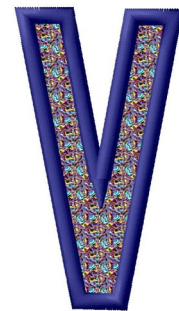

Name: Letter V Machine Embroidery Design

SKU: GSD01-RPLAINV

Brand: Grand Slam Designs

Unique Colors: 13 (3 color Stops)

Unique Colors

	Color Name (Color Code)	Manufacturer - Type
	Super White (1001) [No Color Selected]	madeira - rayon
	Dusty Lilac (1263) [No Color Selected]	madeira - rayon
	Crocus (286)	Exquisite - Polyester 1000m

Complete Color Sequence

#		Color Name (Color Code)	Manufacturer - Type
1		Super White (1001) [No Color Selected]	madeira - rayon
2		Super White (1001) [No Color Selected]	madeira - rayon
3		Crocus (286)	Exquisite - Polyester 1000m