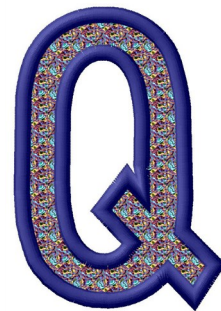

Name: Letter Q Machine Embroidery Design

SKU: GSD01-RPLAINQ

Brand: Grand Slam Designs

Unique Colors: 13 (3 color Stops)

Unique Colors

	Color Name (Color Code)	Manufacturer - Type
	Super White (1001) [No Color Selected]	madeira - rayon
	Dusty Lilac (1263) [No Color Selected]	madeira - rayon
	Crocus (286)	Exquisite - Polyester 1000m

Complete Color Sequence

#		Color Name (Color Code)	Manufacturer - Type
1		Super White (1001) [No Color Selected]	madeira - rayon
2		Super White (1001) [No Color Selected]	madeira - rayon
3		Crocus (286)	Exquisite - Polyester 1000m