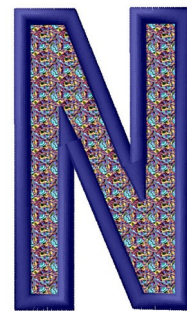

**Name:** Letter N Machine Embroidery Design

**SKU:** GSD01-RPLAINN

**Brand:** Grand Slam Designs

**Unique Colors:** 13 (3 color Stops)

## Unique Colors

	<b>Color Name (Color Code)</b>	<b>Manufacturer - Type</b>
	Super White (1001) [No Color Selected]	madeira - rayon
	Dusty Lilac (1263) [No Color Selected]	madeira - rayon
	Crocus (286)	Exquisite - Polyester 1000m

# Complete Color Sequence

#		Color Name (Color Code)	Manufacturer - Type
1		Super White (1001) [No Color Selected]	madeira - rayon
2		Super White (1001) [No Color Selected]	madeira - rayon
3		Crocus (286)	Exquisite - Polyester 1000m