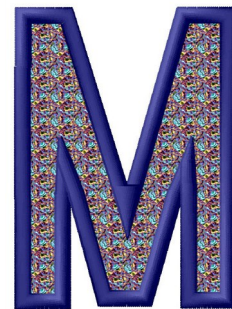

**Name:** Letter M Machine Embroidery Design

**SKU:** GSD01-RPLAINM

**Brand:** Grand Slam Designs

**Unique Colors:** 13 (3 color Stops)

## Unique Colors

	<b>Color Name (Color Code)</b>	<b>Manufacturer - Type</b>
	Super White (1001) [No Color Selected]	madeira - rayon
	Dusty Lilac (1263) [No Color Selected]	madeira - rayon
	Crocus (286)	Exquisite - Polyester 1000m